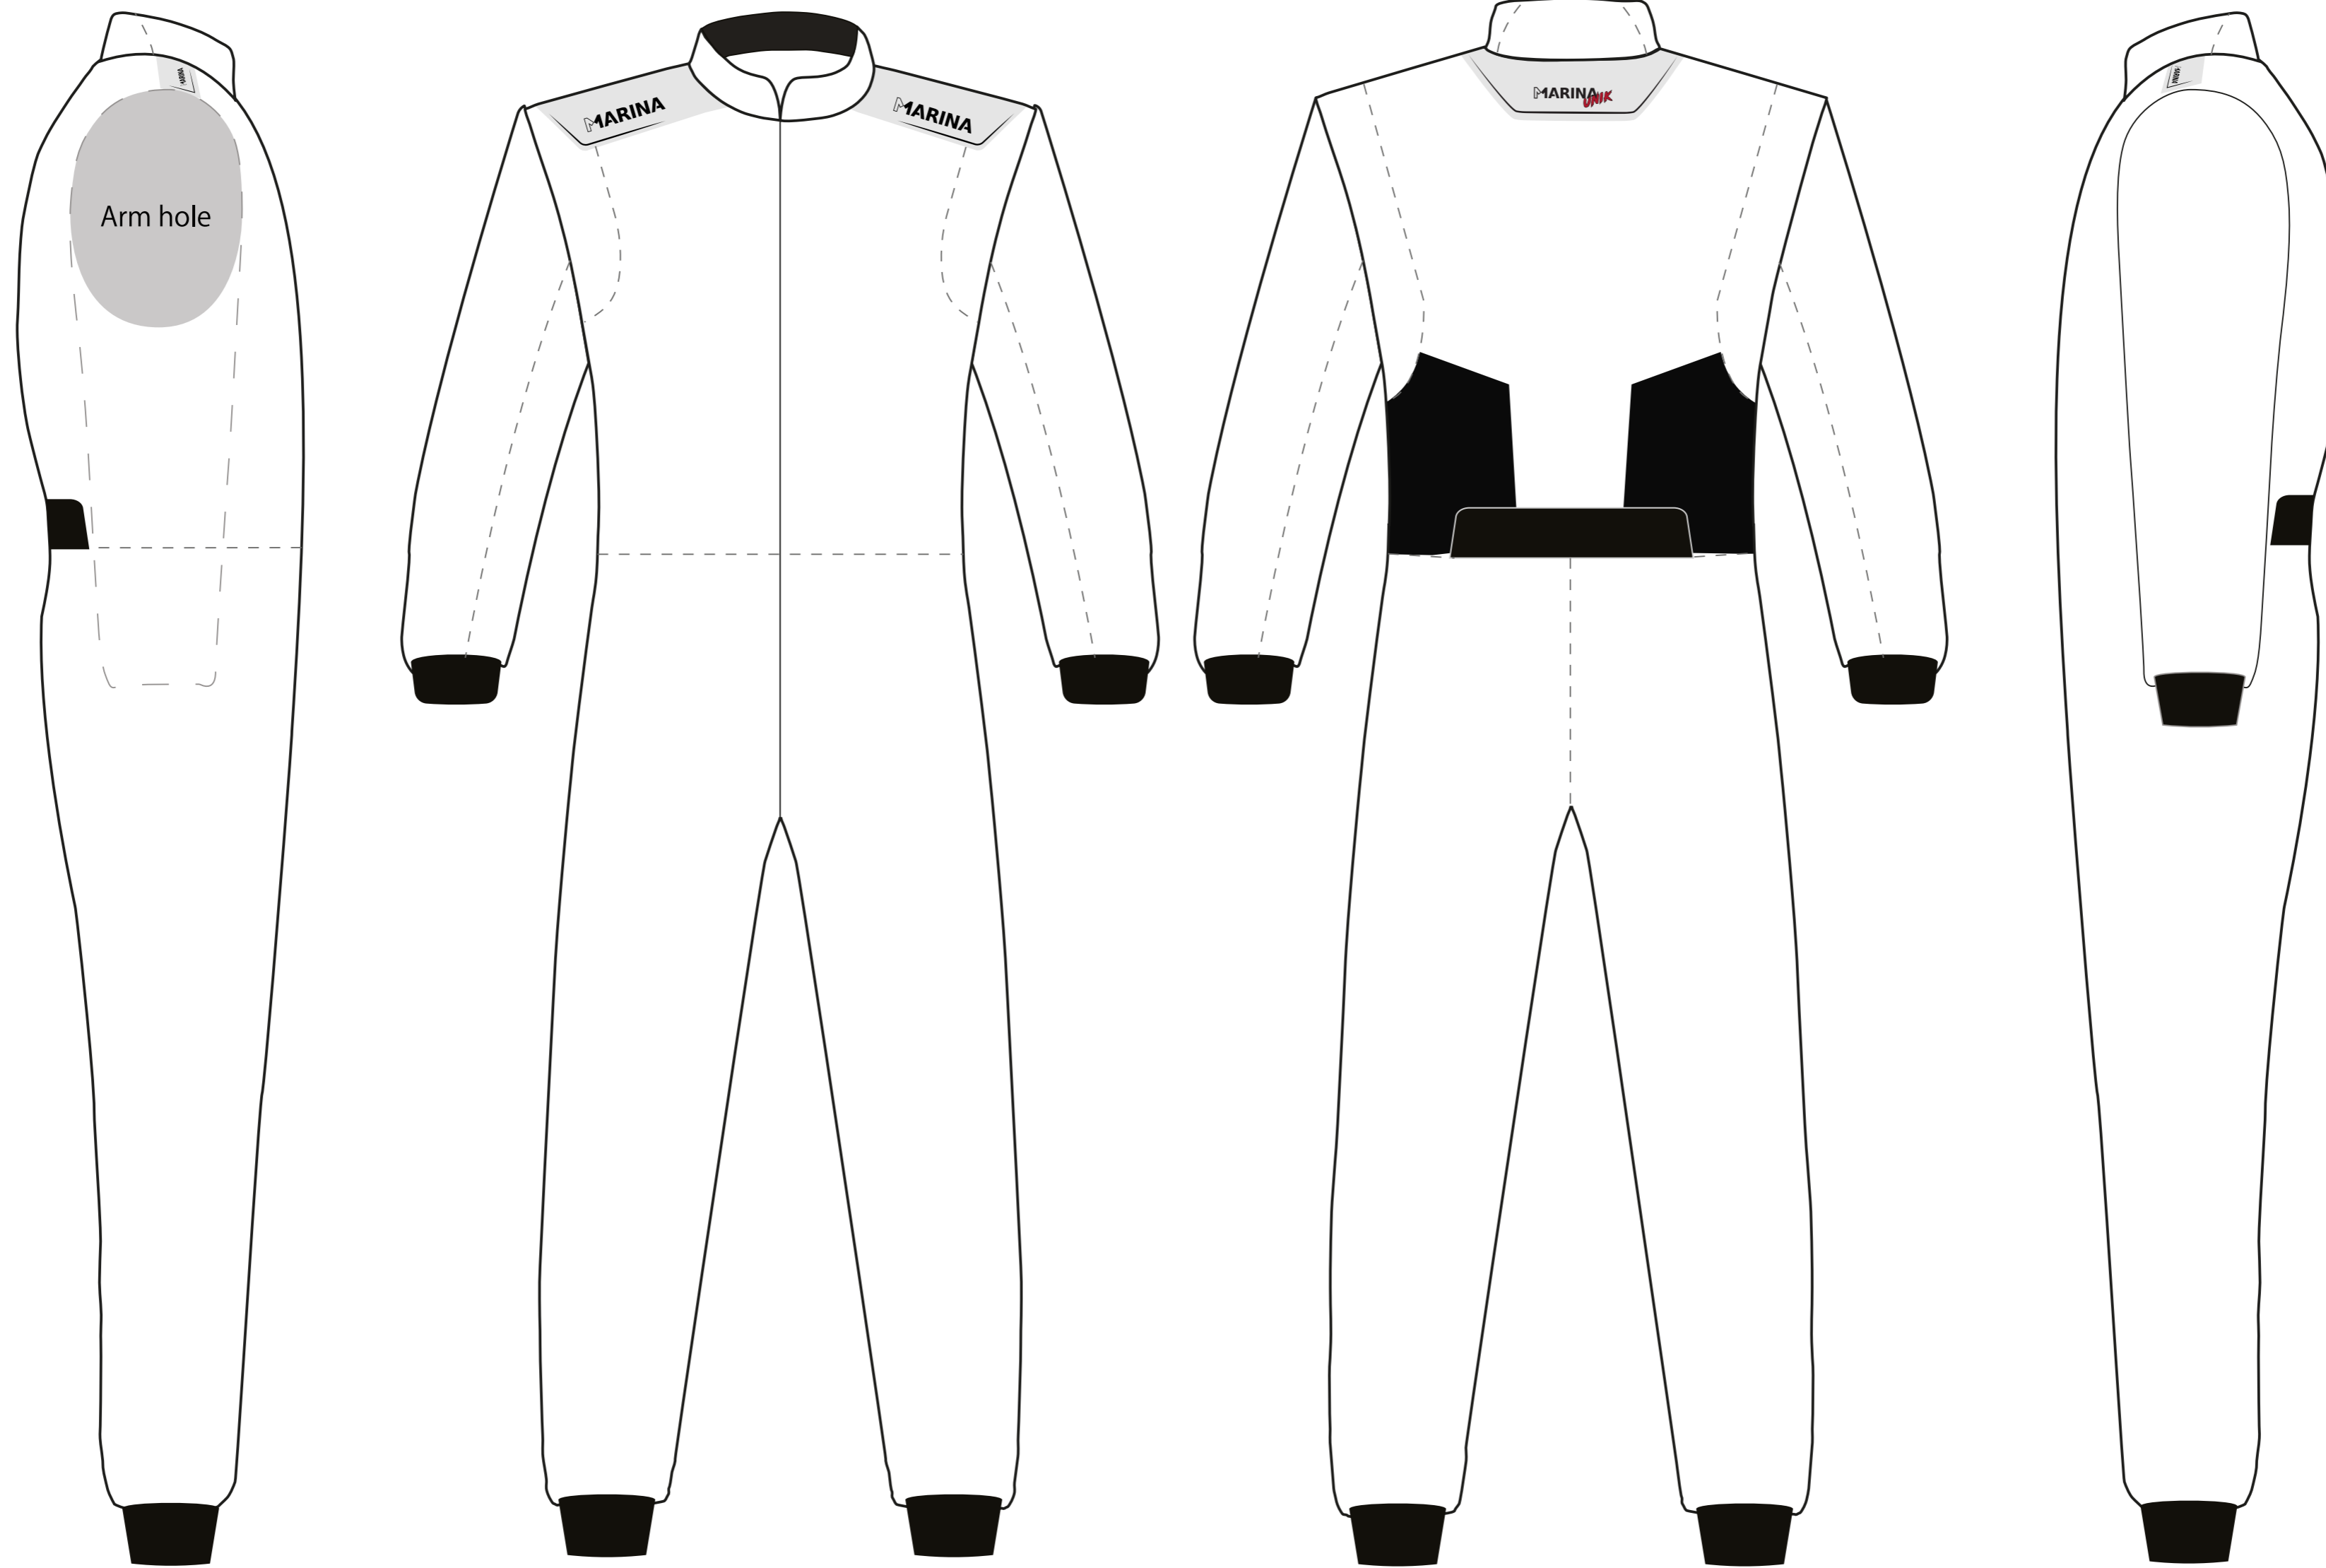

Pantone 0000C

Pantone 0000C

Pantone 0000C

Pantone 0000C

Pantone 0000C

- Create your own design and send it to [info@marinaracewear.com](mailto:info@marinaracewear.com). In case of doubt we will contact you before manufacturing, thank you very much.
- Marina Racewear will manufacture the garment based on this design, in no case is it responsible for possible failures in the design or placement of the logos on it.
- The Marina logos that are appearing on the suit cannot be modified