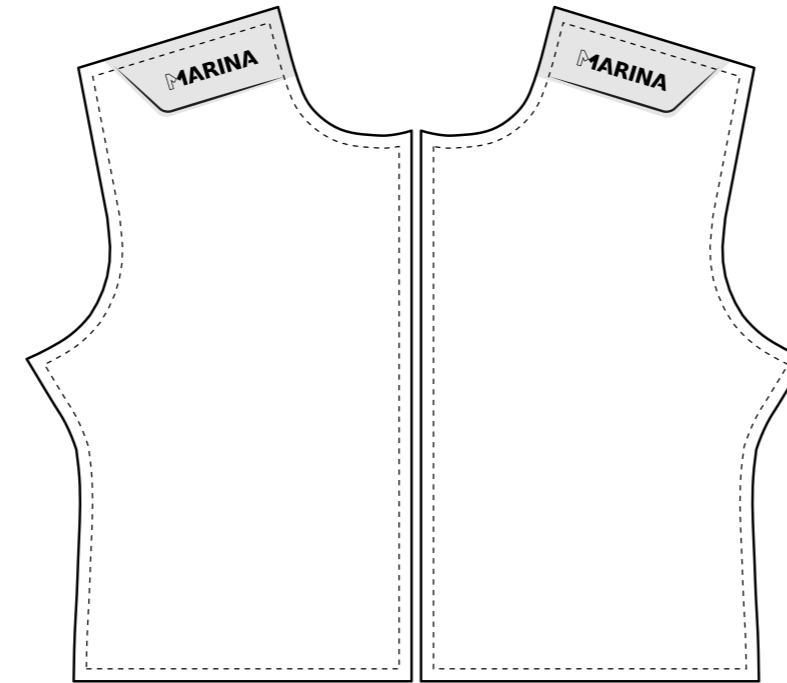

Pantone 0000C

Pantone 0000C

Pantone 0000C

Pantone 0000C

Pantone 0000C

**BELT**    YES     NO

- Create your own design and send it to [info@marinaracewear.com](mailto:info@marinaracewear.com). In case of doubt we will contact you before manufacturing, thank you very much.
- Marina Racewear will manufacture the garment based on this design, in no case is it responsible for possible failures in the design or placement of the logos on it.
- The Marina logos that are appearing on the suit cannot be modified